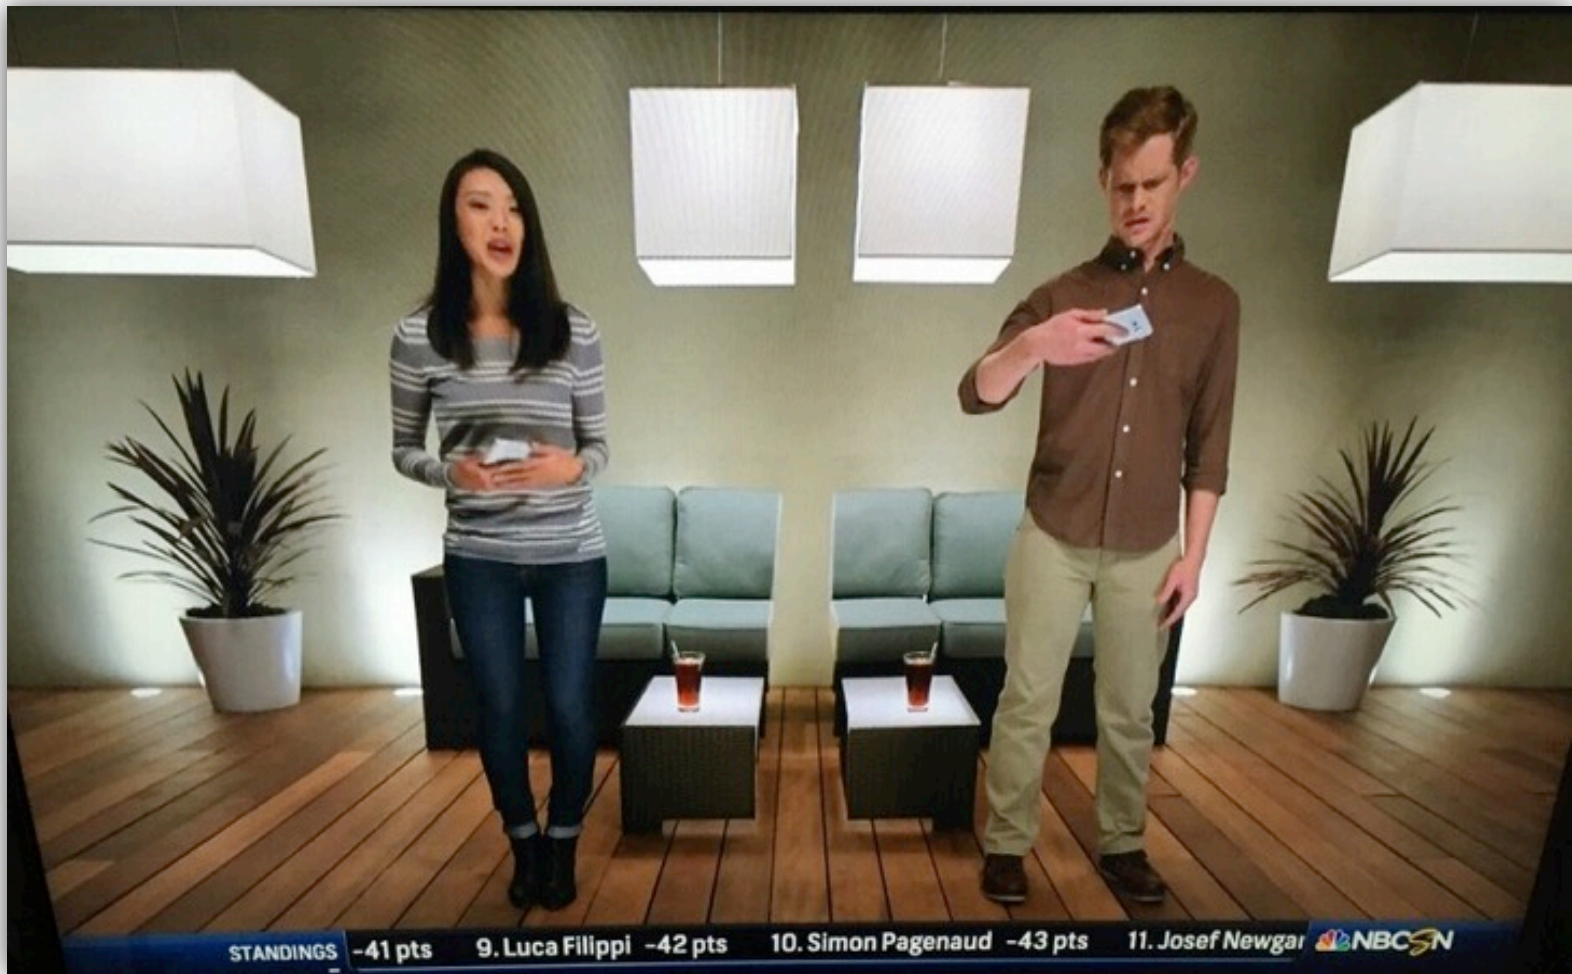

# End Use Reference Catalogue

Westwood Thermo-treatment Plant  
7493 Airport Dr, Macon GA 31216

*Peter Lik (famous photographer) put our thermo-treated Elm flooring in his 23 galleries in the USA (at left – the gallery in Las Vegas, at right – gallery in Miami)*

*Museum of European and Mediterranean Civilizations, Marseille, France – 1,600 m<sup>2</sup> of thermo-treated Ash*

*TV Studio Samsung at NBC Channel – thermo-treated sap gum flooring*

*Gum decking in residence in Canada, which been published in Canadian Architecture Magazine "Prestige Design"*