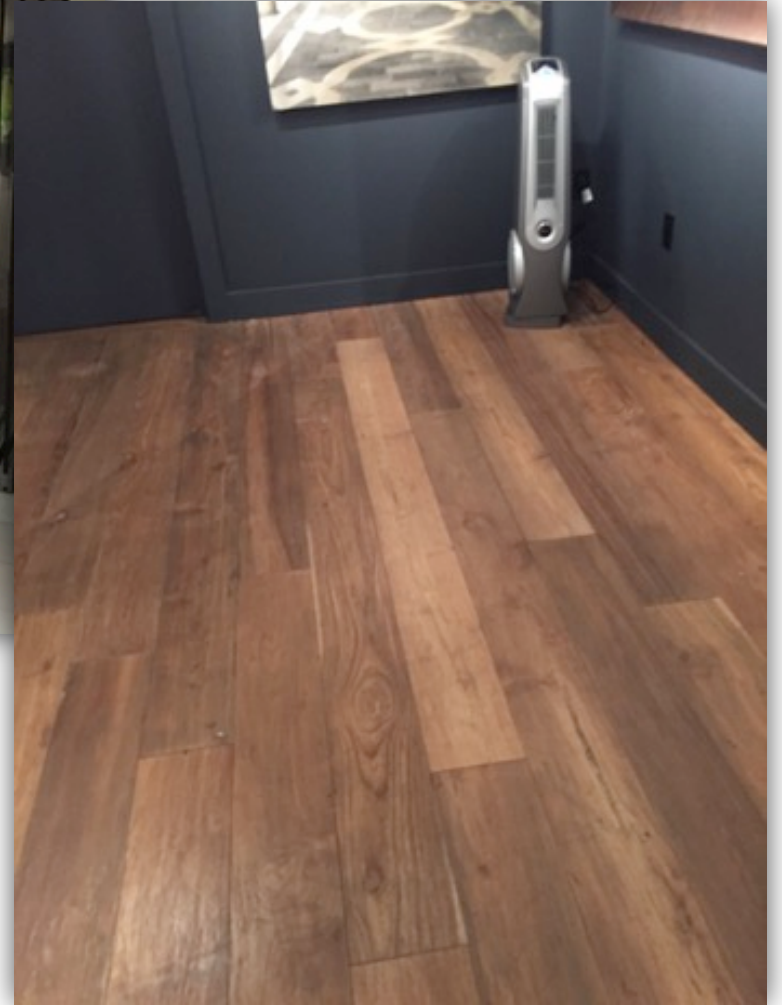

# End Use Reference Catalogue

Westwood Thermo-treatment Plant  
7493 Airport Dr, Macon GA 31216

*Peter Lik (famous photographer) put our thermo-treated Elm flooring in his 23 galleries in the USA (at left – the gallery in Las Vegas, at right – gallery in Miami)*